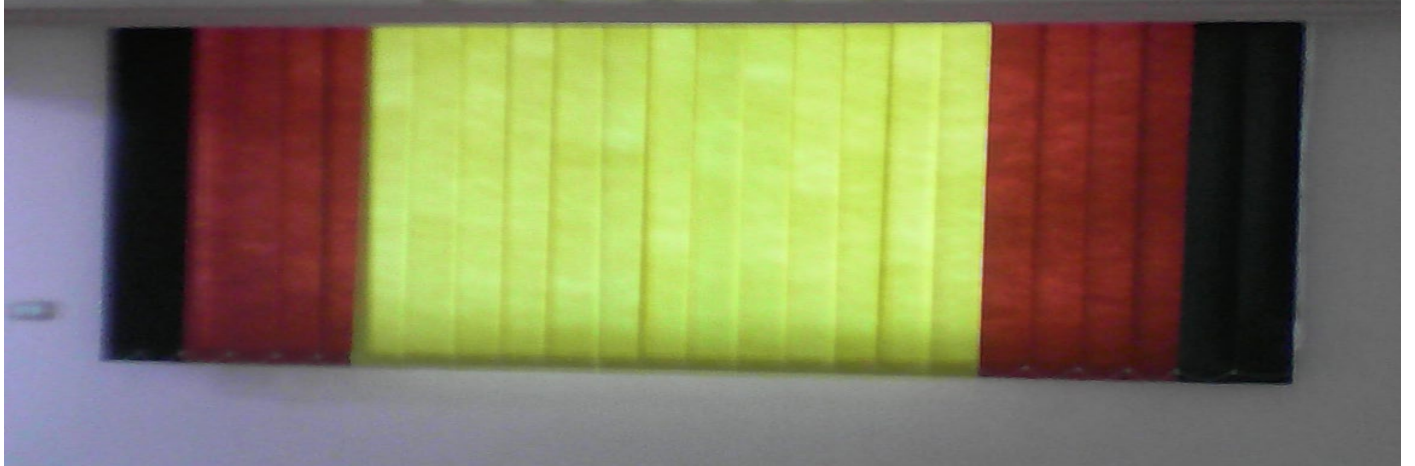

CARNIVAL
EMERALD

*making a statement with
the luxe jewel tone of the moment*

HOUSE
ROYAL
BLINDS AND SHUTTER

B612

DESIGNED FOR YOU

perfect for modern living

Vertical blinds are designed to offer complete shading and privacy flexibility. Choose from a stunning range of fabrics designed to suit every room, colour scheme and shading requirement in your home, whether it be a light filtering, dimout or blackout fabric.

Our made to measure vertical blinds can be drawn neatly to the side allowing unlimited views, or the louvres can be rotated to allow just the right amount of light into the room to maintain an element of privacy.

Available as either 89mm or 127mm louvre widths, our stylish vertical blind fabrics also feature special finishes which allow them to be easily maintained to keep them looking great for many years to come.