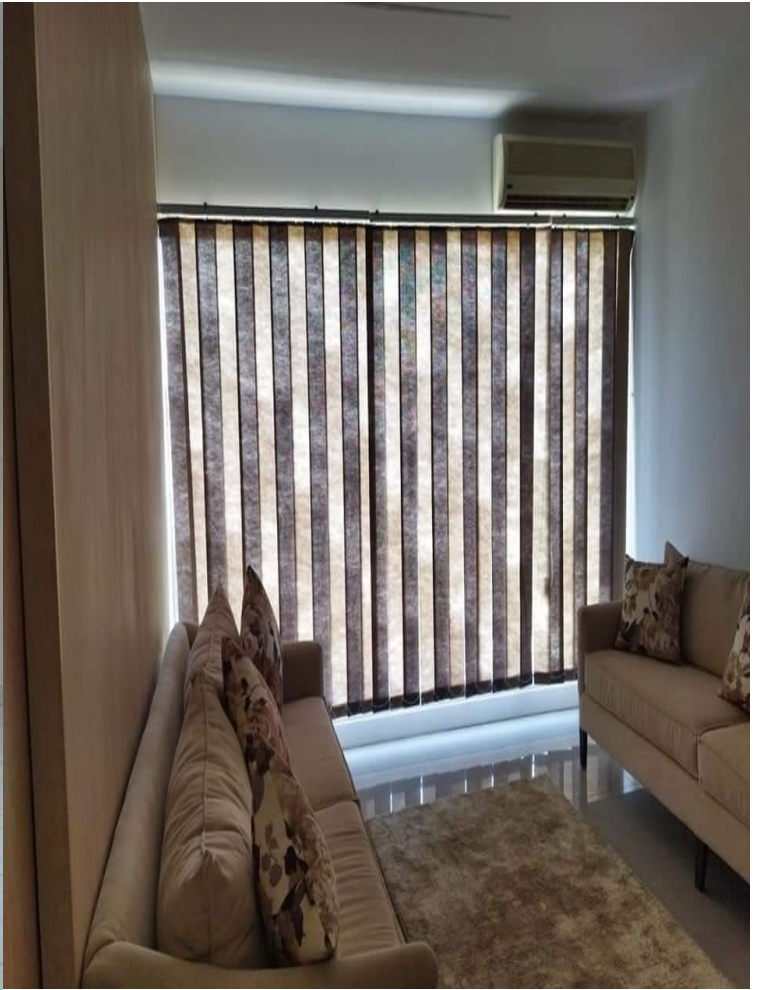

ROYAL HOUSE

WHAT'S YOUR STYLE? the vertical blind collection

Vertical blinds offer you the ultimate in shading flexibility and privacy. This well loved window shade has undergone a real transformation with sleek new finishes and stunning ranges of fabrics to choose from. Coupled with its clean and contemporary lines and the scope for large windows, vertical blinds are a fantastic choice for modern living.

CARNIVAL
EMERALD

*making a statement with
the luxe jewel tone of the moment*

HOUSE
ROYAL
BLINDS AND SHUTTER

B612

DESIGNED FOR YOU

perfect for modern living

Vertical blinds are designed to offer complete shading and privacy flexibility. Choose from a stunning range of fabrics designed to suit every room, colour scheme and shading requirement in your home, whether it be a light filtering, dimout or blackout fabric.

Our made to measure vertical blinds can be drawn neatly to the side allowing unlimited views, or the louvres can be rotated to allow just the right amount of light into the room to maintain an element of privacy.

Available as either 89mm or 127mm louvre widths, our stylish vertical blind fabrics also feature special finishes which allow them to be easily maintained to keep them looking great for many years to come.