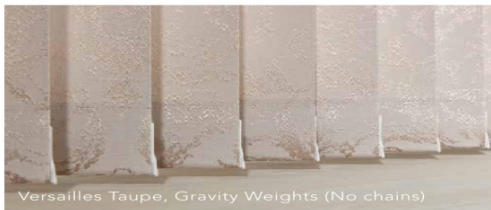

Crush London Slate, Sewn Weights (No chains)

Versailles Taupe, Gravity Weights (No chains)