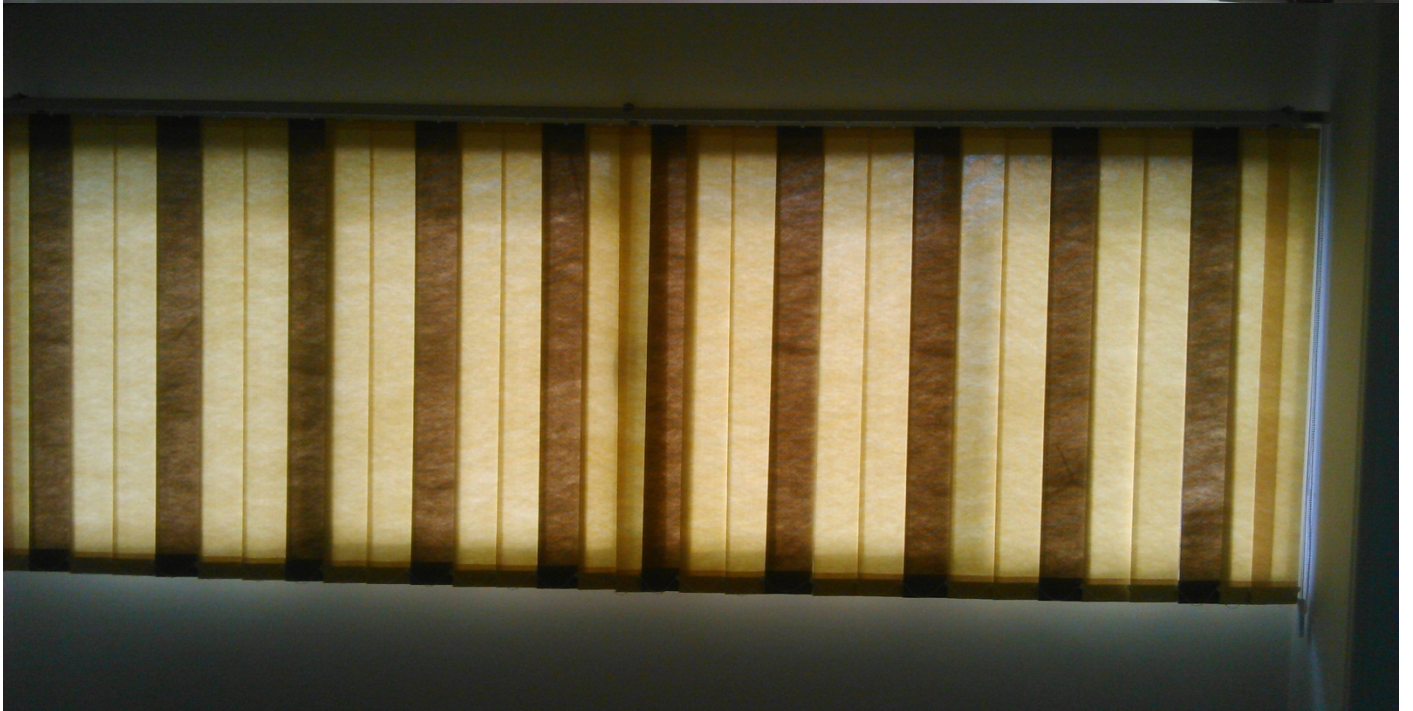

ROYAL HOUSE

WHAT'S YOUR STYLE? the vertical blind collection

Vertical blinds offer you the ultimate in shading flexibility and privacy. This well loved window shade has undergone a real transformation with sleek new finishes and stunning ranges of fabrics to choose from. Coupled with its clean and contemporary lines and the scope for large windows, vertical blinds are a fantastic choice for modern living.

CARNIVAL
EMERALD

*making a statement with
the luxe jewel tone of the moment*

HOUSE
ROYAL
BLINDS AND SHUTTER

B612

DESIGNED FOR YOU

perfect for modern living

Vertical blinds are designed to offer complete shading and privacy flexibility. Choose from a stunning range of fabrics designed to suit every room, colour scheme and shading requirement in your home, whether it be a light filtering, dimout or blackout fabric.

Our made to measure vertical blinds can be drawn neatly to the side allowing unlimited views, or the louvres can be rotated to allow just the right amount of light into the room to maintain an element of privacy.

Available as either 89mm or 127mm louvre widths, our stylish vertical blind fabrics also feature special finishes which allow them to be easily maintained to keep them looking great for many years to come.