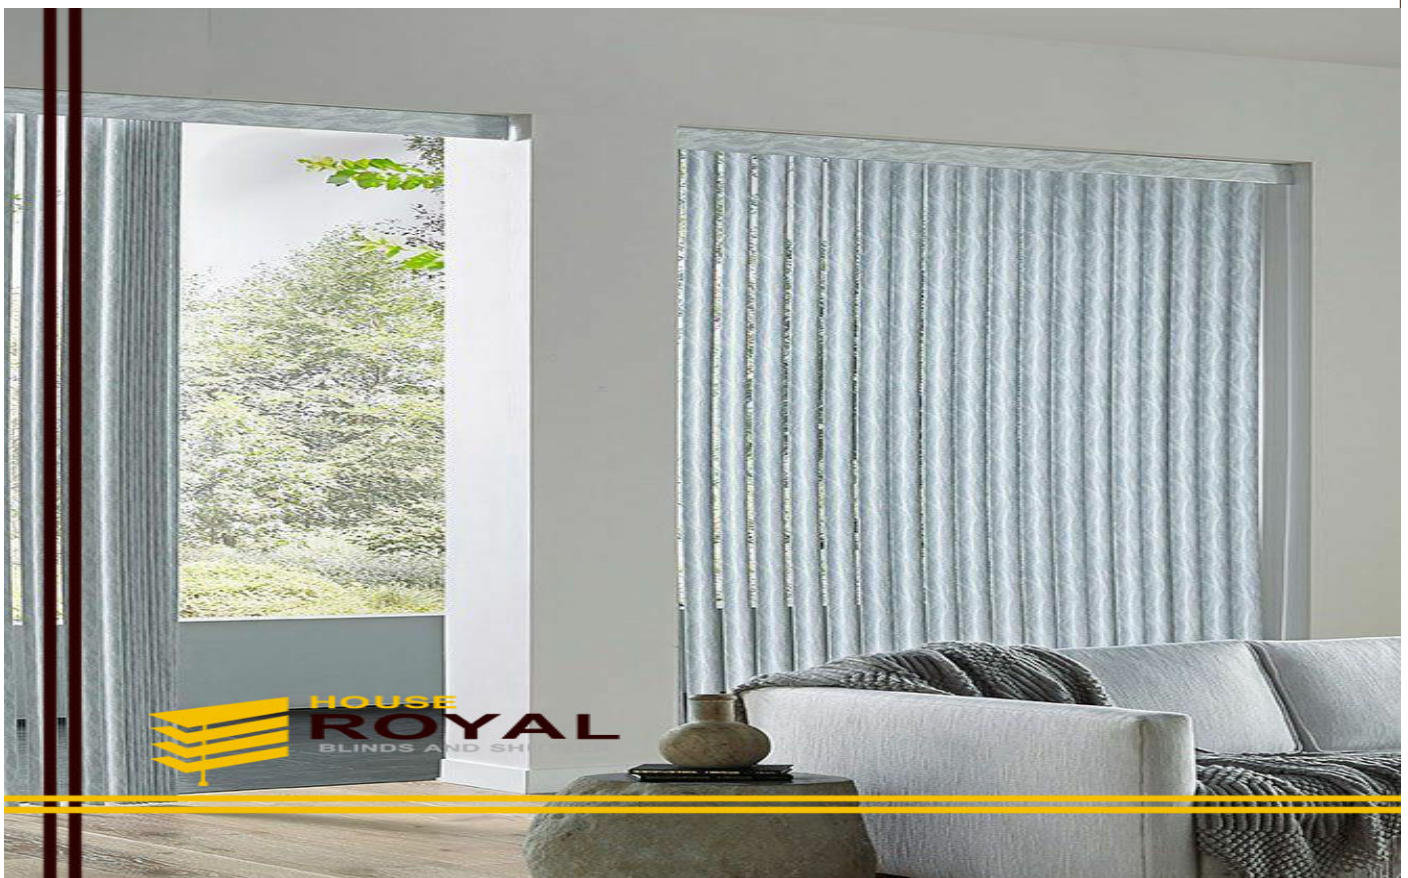

ROYAL HOUSE

WHAT'S YOUR STYLE? the vertical blind collection

Vertical blinds offer you the ultimate in shading flexibility and privacy. This well loved window shade has undergone a real transformation with sleek new finishes and stunning ranges of fabrics to choose from. Coupled with its clean and contemporary lines and the scope for large windows, vertical blinds are a fantastic choice for modern living.

CARNIVAL
EMERALD

*making a statement with
the luxe jewel tone of the moment*

HOUSE
ROYAL
BLINDS AND SHUTTER

B612

DESIGNED FOR YOU

perfect for modern living

Vertical blinds are designed to offer complete shading and privacy flexibility. Choose from a stunning range of fabrics designed to suit every room, colour scheme and shading requirement in your home, whether it be a light filtering, dimout or blackout fabric.